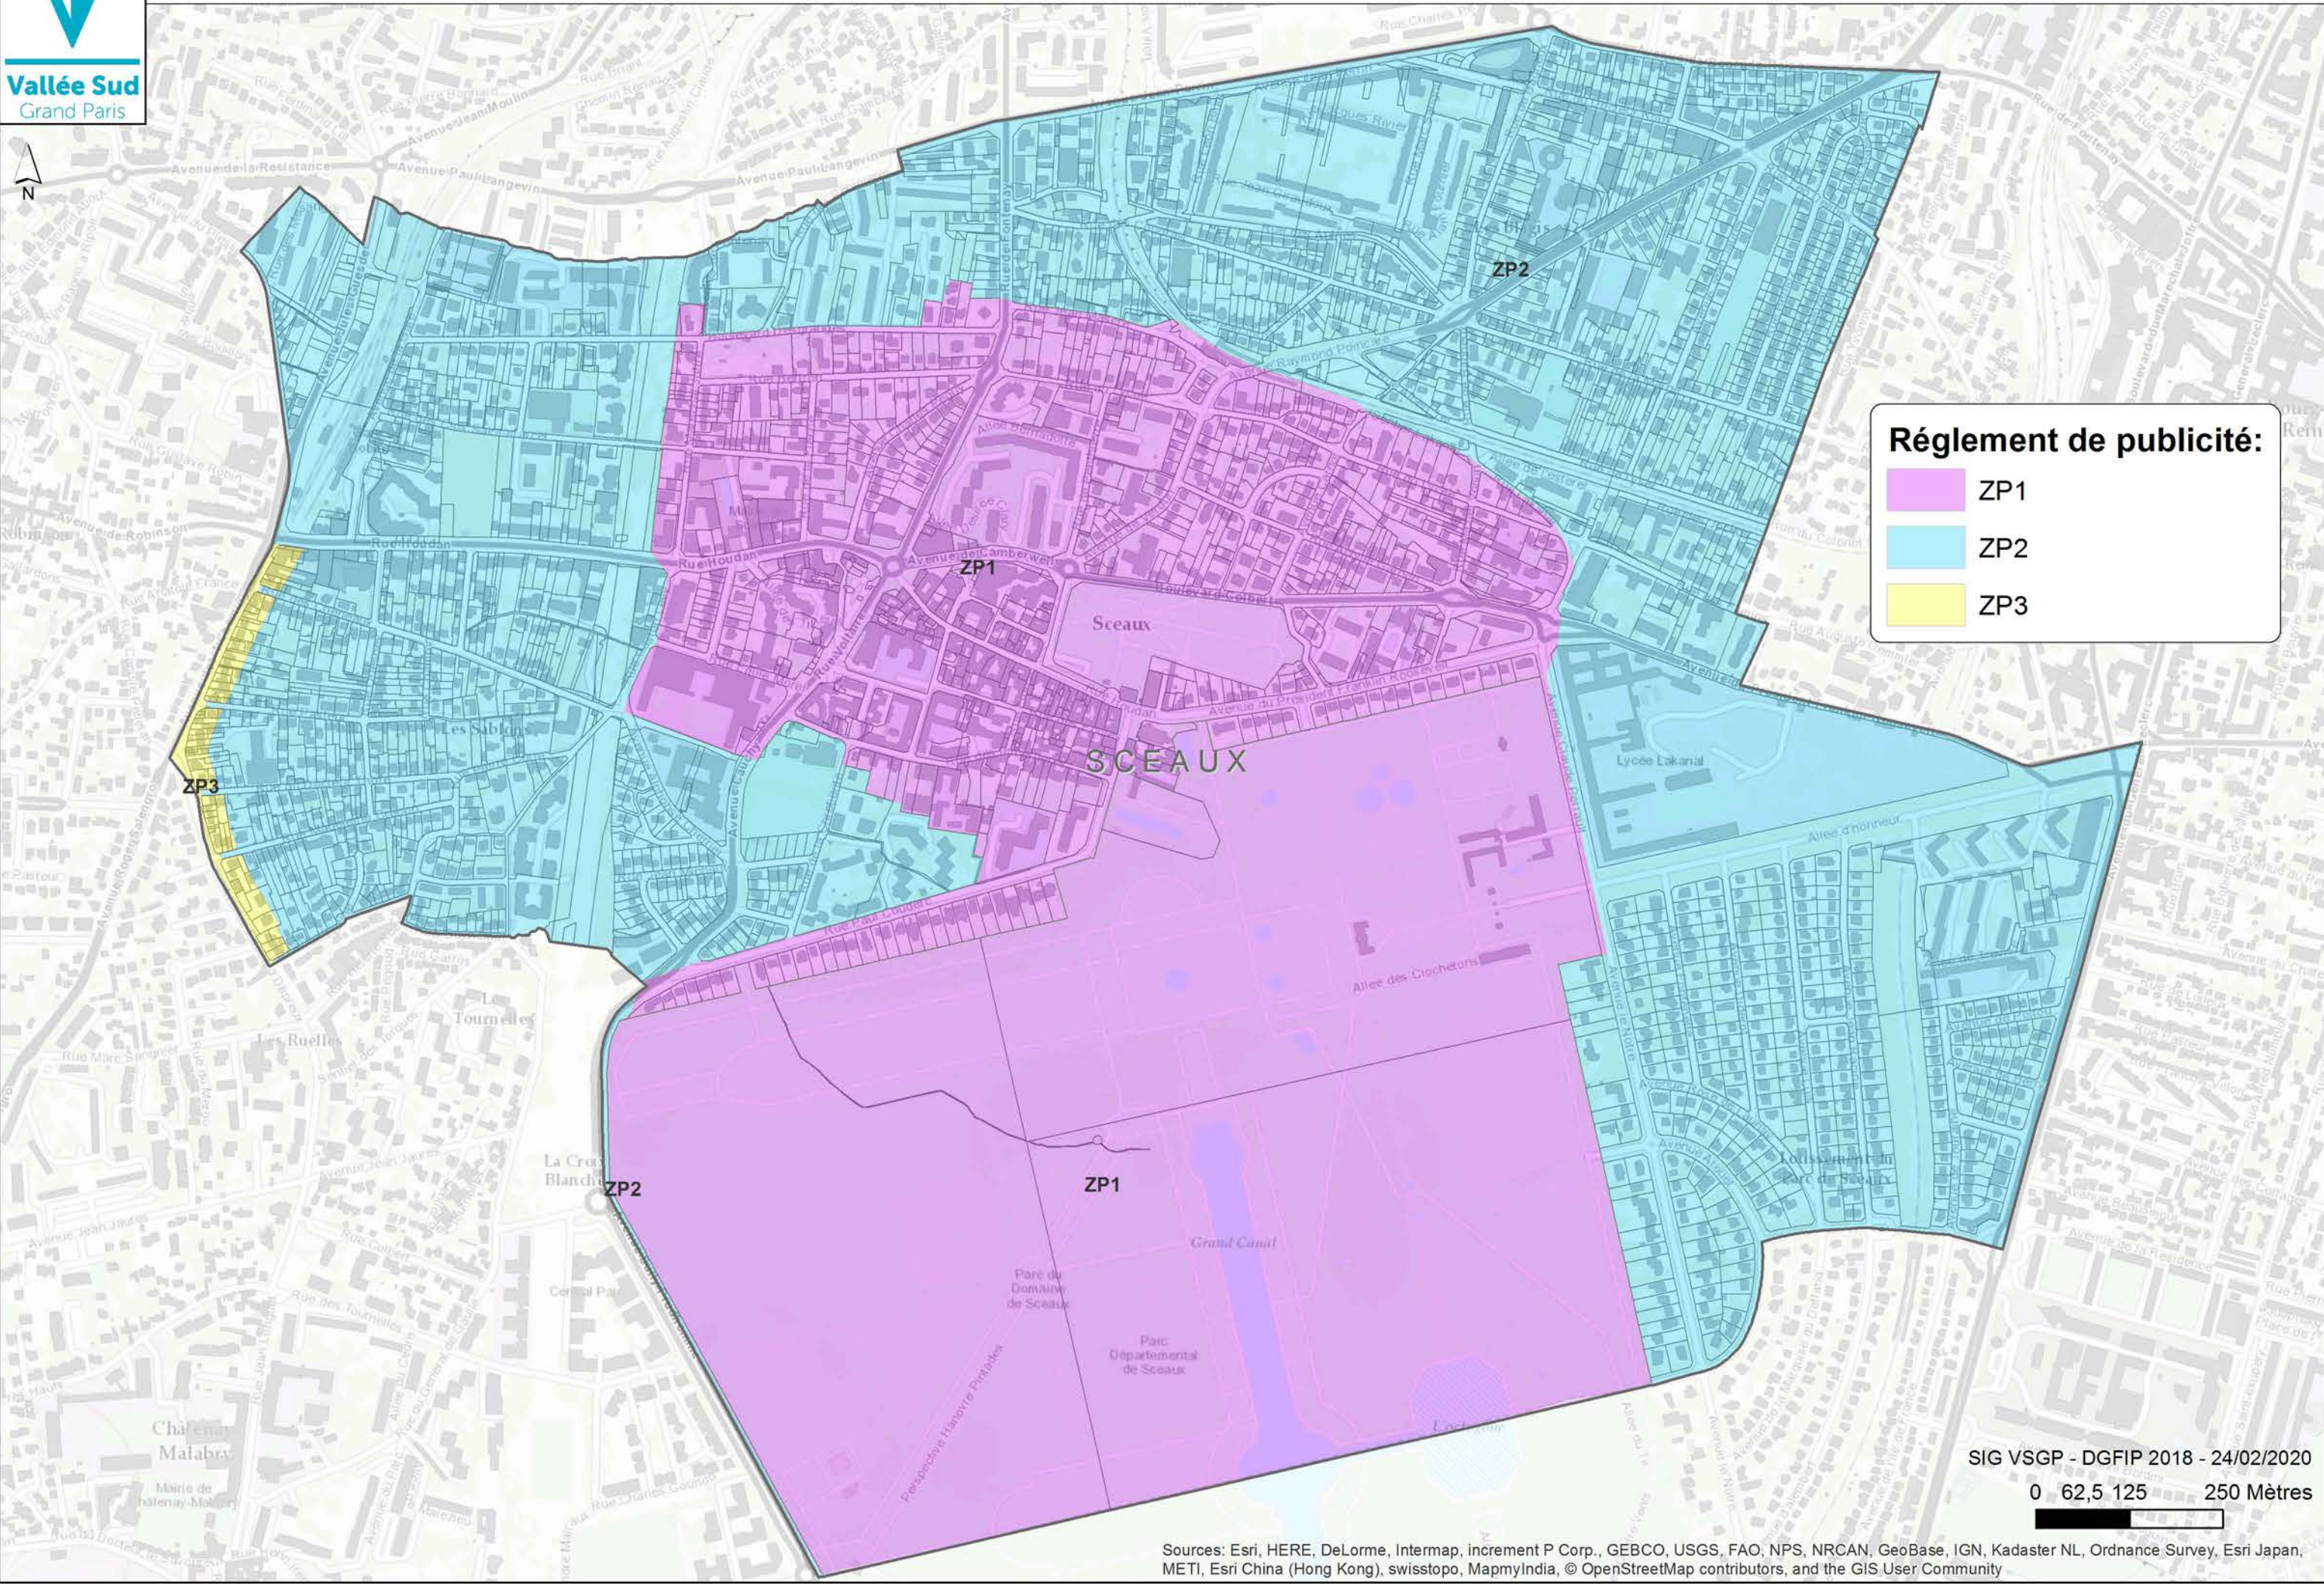

PLAN DE ZONAGE DU RLPI - SCEAUX

Règlement de publicité:

- ZP1
- ZP2
- ZP3

SIG VSGP - DGFiP 2018 - 24/02/2020
 0 62,5 125 250 Mètres

Sources: Esri, HERE, DeLorme, Intermap, increment P Corp., GEBCO, USGS, FAO, NPS, NRCAN, GeoBase, IGN, Kadaster NL, Ordnance Survey, Esri Japan, METI, Esri China (Hong Kong), swisstopo, MapmyIndia, © OpenStreetMap contributors, and the GIS User Community