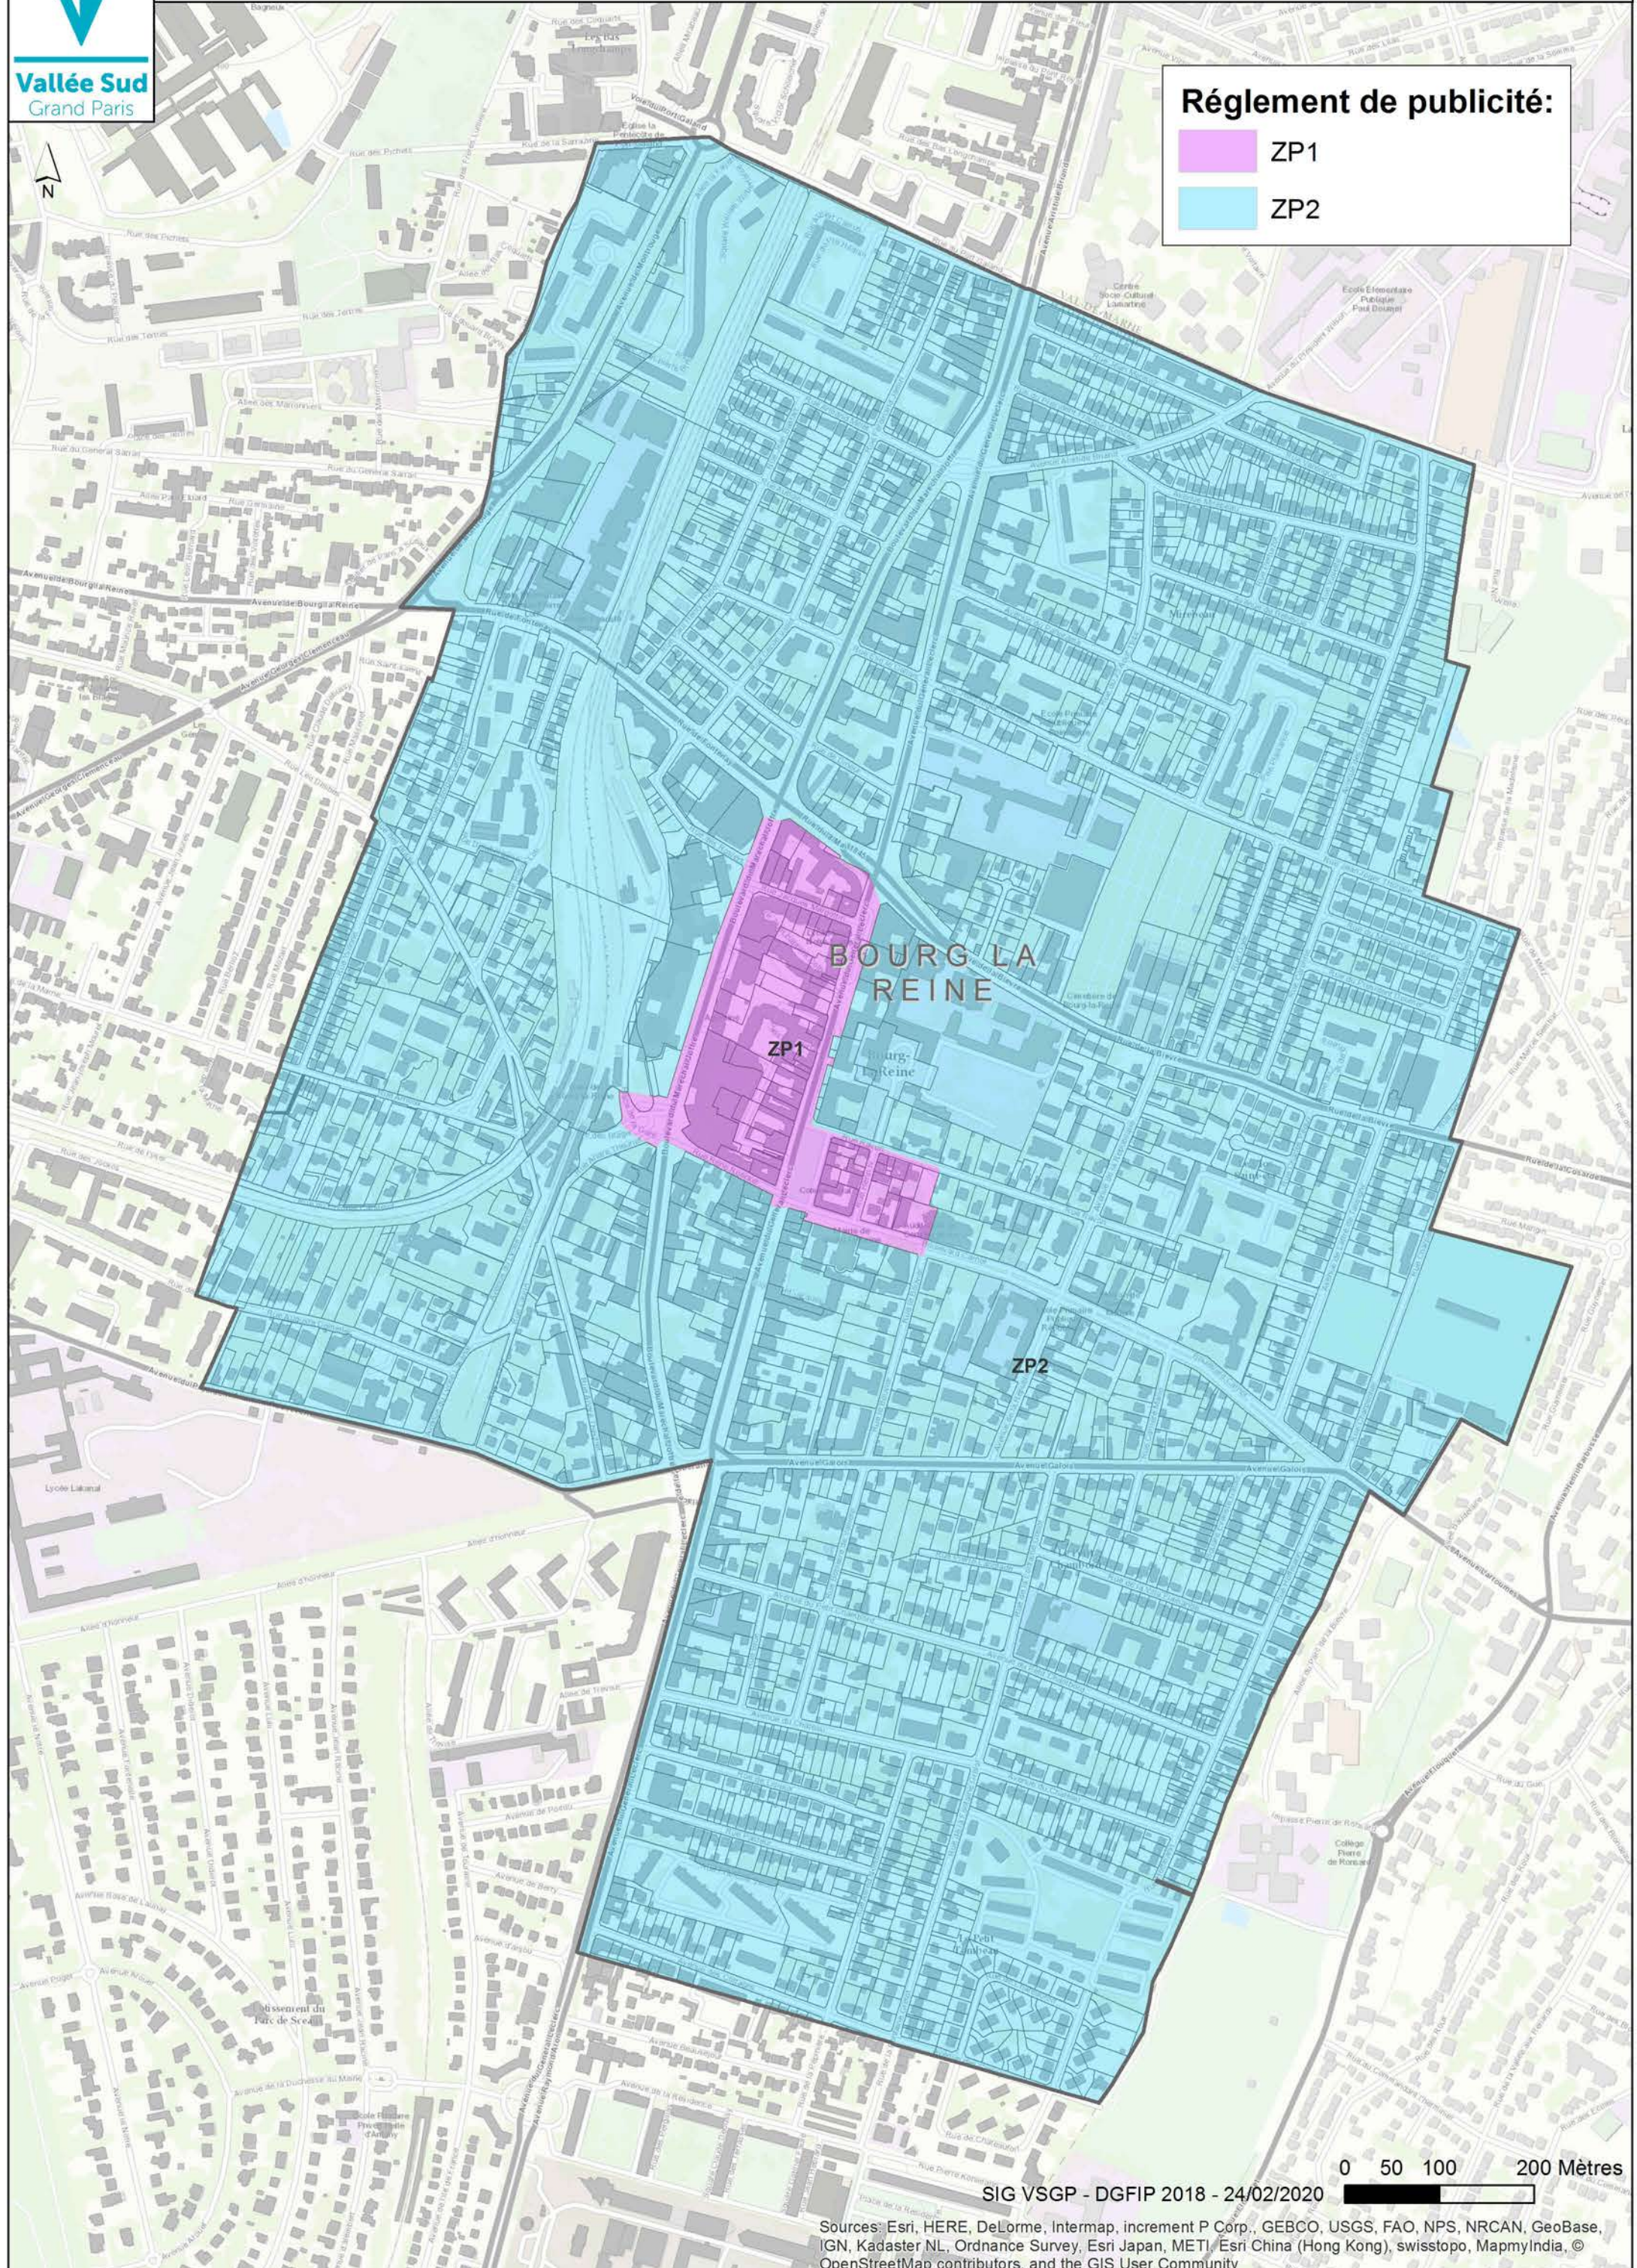

PLAN DE ZONAGE RLPI - BOURG-LA-REINE

Réglement de publicité:

- ZP1
- ZP2

BOURG LA REINE

ZP1

ZP2

0 50 100 200 Mètres

SIG VSGP - DGFIP 2018 - 24/02/2020

Sources: Esri, HERE, DeLorme, Intermap, increment P Corp., GEBCO, USGS, FAO, NPS, NRCAN, GeoBase, IGN, Kadaster NL, Ordnance Survey, Esri Japan, METI, Esri China (Hong Kong), swisstopo, MapmyIndia, © OpenStreetMap contributors, and the GIS User Community